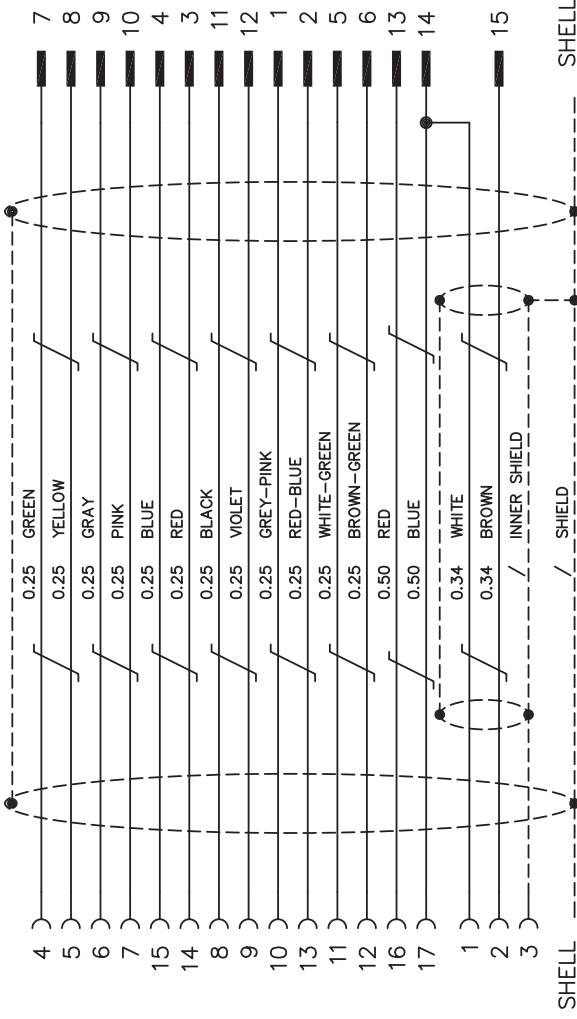

TEXT ON CABLE JACKET:
EMERSON INDUSTRIAL AUTOMATION SIBAAA ***** MT ww/yy

FRONT VIEW

FRONT VIEW

CABLE 6x2x0.25+1x2x0.34+1x2x0.5 mmq

UNIKA UNIDRALL 5100

ASTA014NN00410235000
1658537-3 (17)

YAMAICHI 60-00448
CBC ELETTRONICA DHCS-15MH11H
DELTRON PX1/2 (15)

FILE N° UL:E362036

Rev.	Modification	Date	Designer		DESCRIPTION:	SIBAAA
					Drawing N°	
					Date	24/01/2014
					Designed by:	D.CHIAVENUTO
				Approved by:	S.CASTIGLIONE