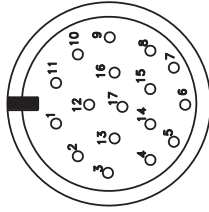

TEXT ON CABLE JACKET:
EMERSON INDUSTRIAL AUTOMATION SIBAAA ***** MT ww/yy

FRONT VIEW